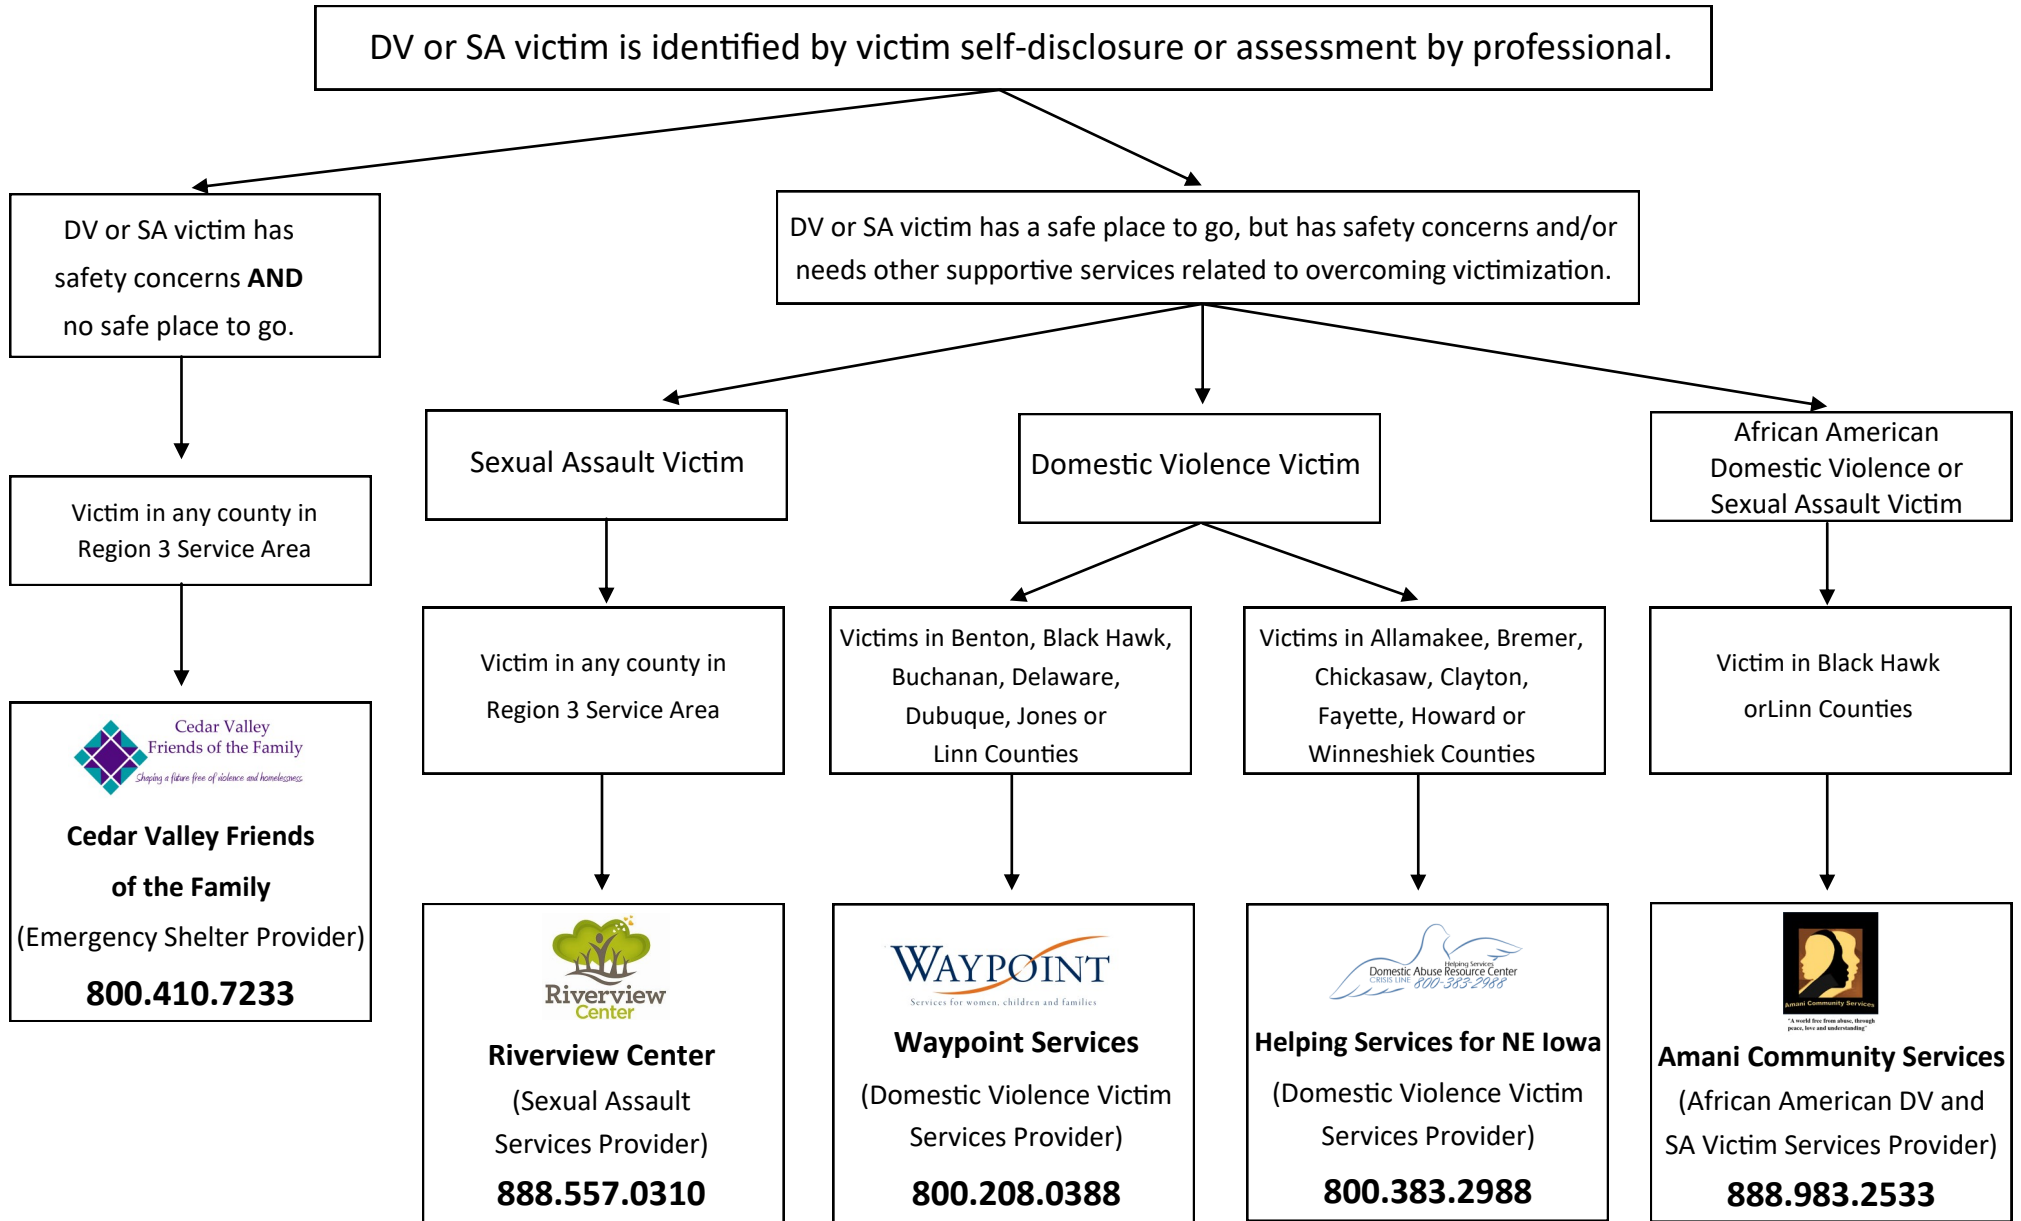

Region 3 Victim Services Flow Chart

DV: Domestic Violence/SA: Sexual Assault

Region 3 Service Area: Allamakee, Benton, Black Hawk, Bremer, Buchanan, Chickasaw, Clayton, Delaware, Dubuque, Fayette, Howard, Jones, Linn and Winneshiek Counties.

Note: Several culturally-specific victims services programs exist to meet the need of underserved populations. The providers listed above connect victims to these resources as needed.